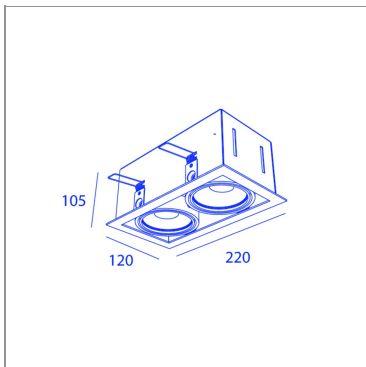

BB85132A CL7_30WW

BLK/BLK

BB85132A CL7_30WW

SPECIFICATIONS

CUT-OUT SIZE	205 x 110mm
MIN RECESSED HEIGHT	120mm
WEIGHT	1.4kg
INGRESS PROTECTION (IP)	IP20, IP20 inside ceiling
GLOW WIRE TEST	850°C

LIGHT SPECIFICATIONS

LIGHT SOURCES	1
BEAM ANGLE	30°
COLOR TEMPERATURE	2700K
CRI	80
LIGHT SOURCE POWER (1 LUMINAIRE)	7W
LIGHT SOURCE OUTPUT	1260LM
LUMINAIRE PERFORMANCE	MAX700LM

POWER SPECS

GEAR TRANSFO	included
LAMP POWER	7W
DIMMABLE	NON DIMMABLE