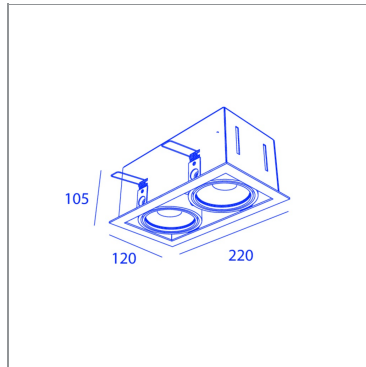

BB85131-2-1F CL7_30WW

WH/BLK/WH

BB85131-2-1F CL7_30WW

850°C

led
incl

CRI
80

5
YEAR
WARRANTY

SPECIFICATIONS

CUT-OUT SIZE	205 x 110mm
MIN RECESSED HEIGHT	120mm
WEIGHT	1.4kg
INGRESS PROTECTION (IP)	IP20, IP20 inside ceiling
GLOW WIRE TEST	850°C

LIGHT SPECIFICATIONS

LIGHT SOURCES	1
BEAM ANGLE	30°
COLOR TEMPERATURE	2700K
CRI	80
LIGHT SOURCE POWER (1 LUMINAIRE)	7W
LIGHT SOURCE OUTPUT	1260LM
LUMINAIRE PERFORMANCE	MAX700LM