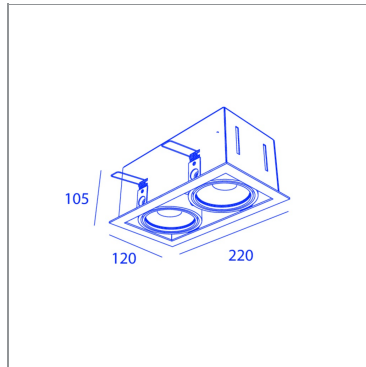

**BB85131-2-1D CL7\_30WW**

WH/BLK/WH

BB85131-2-1D CL7\_30WW

850°C

led  
incl

CRI  
80

### SPECIFICATIONS

CUT-OUT SIZE	205 x 110mm
MIN RECESSED HEIGHT	120mm
WEIGHT	1.4kg
INGRESS PROTECTION (IP)	IP20, IP20 inside ceiling
GLOW WIRE TEST	850°C

### LIGHT SPECIFICATIONS

LIGHT SOURCES	1
BEAM ANGLE	30°
COLOR TEMPERATURE	2700K
CRI	80
LIGHT SOURCE POWER (1 LUMINAIRE)	7W
LIGHT SOURCE OUTPUT	1260LM
LUMINAIRE PERFORMANCE	MAX700LM