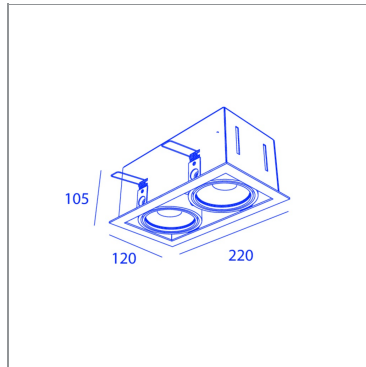

BB85131-2-1B CL7_30WW

WH/BLK/WH

BB85131-2-1B CL7_30WW

850°C

led
incl

CRI
80

5
YEAR
WARRANTY

SPECIFICATIONS

CUT-OUT SIZE	205 x 110mm
MIN RECESSED HEIGHT	120mm
WEIGHT	1.4kg
INGRESS PROTECTION (IP)	IP20, IP20 inside ceiling
GLOW WIRE TEST	850°C

LIGHT SPECIFICATIONS

LIGHT SOURCES	1
BEAM ANGLE	30°
COLOR TEMPERATURE	2700K
CRI	80
LIGHT SOURCE POWER (1 LUMINAIRE)	7W
LIGHT SOURCE OUTPUT	1260LM
LUMINAIRE PERFORMANCE	MAX700LM

POWER SPECS

GEAR TRANSFO	included
LAMP POWER	7W
DIMMABLE	1-10V/PUSH DIMMABLE

COMPLEMENTARY OPTIONS

BB20200 BB20200 - CONCRETE BOX 2L CONCRETE BOX 2L