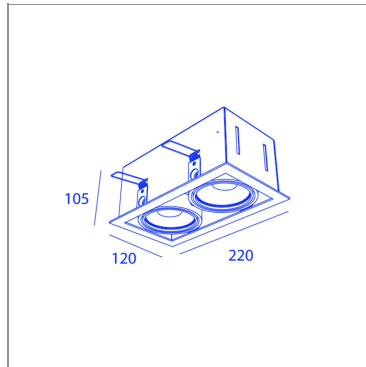

BB85131-2-1A CL7_30WW

WH/BLK/WH

BB85131-2-1A CL7_30WW

850°C

led
incl

CRI
80

5
YEAR
WARRANTY

SPECIFICATIONS

CUT-OUT SIZE	205 x 110mm
MIN RECESSED HEIGHT	120mm
WEIGHT	1.4kg
INGRESS PROTECTION (IP)	IP20, IP20 inside ceiling
GLOW WIRE TEST	850°C

LIGHT SPECIFICATIONS

LIGHT SOURCES	1
BEAM ANGLE	30°
COLOR TEMPERATURE	2700K
CRI	80
LIGHT SOURCE POWER (1 LUMINAIRE)	7W
LIGHT SOURCE OUTPUT	1260LM
LUMINAIRE PERFORMANCE	MAX700LM