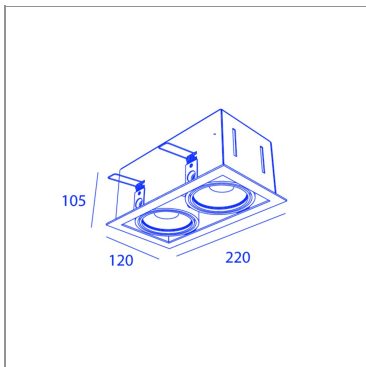

BB85131-2F CL7_30WW

WH/BLK

BB85131-2F CL7_30WW

850°C

led
incl

CRI
80

5
YEAR
WARRANTY

SPECIFICATIONS

CUT-OUT SIZE	205 x 110mm
MIN RECESSED HEIGHT	120mm
WEIGHT	1.4kg
INGRESS PROTECTION (IP)	IP20, IP20 inside ceiling
GLOW WIRE TEST	850°C

LIGHT SPECIFICATIONS

LIGHT SOURCES	1
BEAM ANGLE	30°
COLOR TEMPERATURE	2700K
CRI	80
LIGHT SOURCE POWER (1 LUMINAIRE)	7W
LIGHT SOURCE OUTPUT	1260LM
LUMINAIRE PERFORMANCE	MAX700LM

POWER SPECS

GEAR TRANSFO	included
LAMP POWER	7W
DIMMABLE	IGBT/TRIAC/1-10V DIMMABLE

COMPLEMENTARY OPTIONS

BB20200 BB20200 - CONCRETE BOX 2L CONCRETE BOX 2L