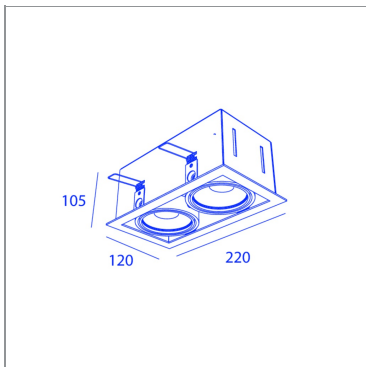

BB85131-2D CL7_30WW

WH/BLK

BB85131-2D CL7_30WW

SPECIFICATIONS

CUT-OUT SIZE	205 x 110mm
MIN RECESSED HEIGHT	120mm
WEIGHT	1.4kg
INGRESS PROTECTION (IP)	IP20, IP20 inside ceiling
GLOW WIRE TEST	850°C

LIGHT SPECIFICATIONS

LIGHT SOURCES	1
BEAM ANGLE	30°
COLOR TEMPERATURE	2700K
CRI	80
LIGHT SOURCE POWER (1 LUMINAIRE)	7W
LIGHT SOURCE OUTPUT	1260LM
LUMINAIRE PERFORMANCE	MAX700LM

POWER SPECS

GEAR TRANSFO	included
LAMP POWER	7W
DIMMABLE	DALI DIMMABLE