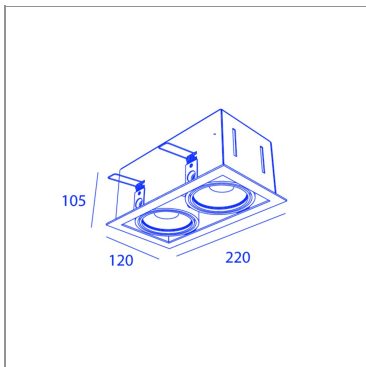

BB85131-2B CL7_30WW

WH/BLK

BB85131-2B CL7_30WW

850°C

led
incl

CRI
80

5
YEAR
WARRANTY

SPECIFICATIONS

CUT-OUT SIZE	205 x 110mm
MIN RECESSED HEIGHT	120mm
WEIGHT	1.4kg
INGRESS PROTECTION (IP)	IP20, IP20 inside ceiling
GLOW WIRE TEST	850°C

LIGHT SPECIFICATIONS

LIGHT SOURCES	1
BEAM ANGLE	30°
COLOR TEMPERATURE	2700K
CRI	80
LIGHT SOURCE POWER (1 LUMINAIRE)	7W
LIGHT SOURCE OUTPUT	1260LM
LUMINAIRE PERFORMANCE	MAX700LM

POWER SPECS

GEAR TRANSFO	included
LAMP POWER	7W
DIMMABLE	1-10V/PUSH DIMMABLE

COMPLEMENTARY OPTIONS

BB20200 BB20200 - CONCRETE BOX 2L CONCRETE BOX 2L