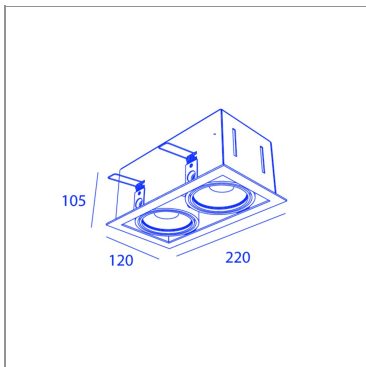

BB85131-2A CL7_30WW

WH/BLK

BB85131-2A CL7_30WW

SPECIFICATIONS

CUT-OUT SIZE	205 x 110mm
MIN RECESSED HEIGHT	120mm
WEIGHT	1.4kg
INGRESS PROTECTION (IP)	IP20, IP20 inside ceiling
GLOW WIRE TEST	850°C

LIGHT SPECIFICATIONS

LIGHT SOURCES	1
BEAM ANGLE	30°
COLOR TEMPERATURE	2700K
CRI	80
LIGHT SOURCE POWER (1 LUMINAIRE)	7W
LIGHT SOURCE OUTPUT	1260LM
LUMINAIRE PERFORMANCE	MAX700LM

POWER SPECS

GEAR TRANSFO	included
LAMP POWER	7W
DIMMABLE	NON DIMMABLE