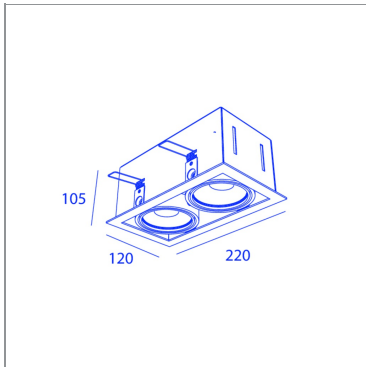

BB85131F CL7_30WW

WH/WH

BB85131F CL7_30WW

SPECIFICATIONS

CUT-OUT SIZE	205 x 110mm
MIN RECESSED HEIGHT	120mm
WEIGHT	1.4kg
INGRESS PROTECTION (IP)	IP20, IP20 inside ceiling
GLOW WIRE TEST	850°C

LIGHT SPECIFICATIONS

LIGHT SOURCES	1
BEAM ANGLE	30°
COLOR TEMPERATURE	2700K
CRI	80
LIGHT SOURCE POWER (1 LUMINAIRE)	7W
LIGHT SOURCE OUTPUT	1260LM
LUMINAIRE PERFORMANCE	MAX700LM

POWER SPECS

GEAR TRANSFO	included
LAMP POWER	7W
DIMMABLE	IGBT/TRIAC/1-10V DIMMABLE