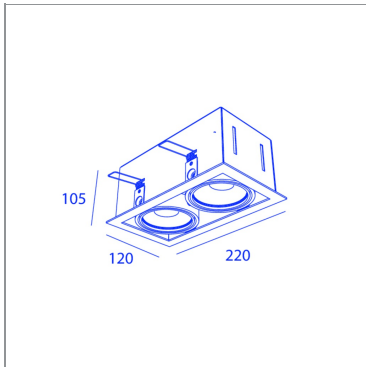

BB85131D CL7_30WW

WH/WH

BB85131D CL7_30WW

SPECIFICATIONS

CUT-OUT SIZE	205 x 110mm
MIN RECESSED HEIGHT	120mm
WEIGHT	1.4kg
INGRESS PROTECTION (IP)	IP20, IP20 inside ceiling
GLOW WIRE TEST	850°C

LIGHT SPECIFICATIONS

LIGHT SOURCES	1
BEAM ANGLE	30°
COLOR TEMPERATURE	2700K
CRI	80
LIGHT SOURCE POWER (1 LUMINAIRE)	7W
LIGHT SOURCE OUTPUT	1260LM
LUMINAIRE PERFORMANCE	MAX700LM

POWER SPECS

GEAR TRANSFO	included
LAMP POWER	7W
DIMMABLE	DALI DIMMABLE