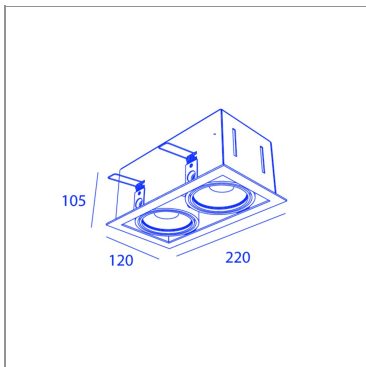

BB85131B CL7_30WW

WH/WH

BB85131B CL7_30WW

850°C

led
incl

CRI
80

5
YEAR
WARRANTY

SPECIFICATIONS

CUT-OUT SIZE	205 x 110mm
MIN RECESSED HEIGHT	120mm
WEIGHT	1.4kg
INGRESS PROTECTION (IP)	IP20, IP20 inside ceiling
GLOW WIRE TEST	850°C

LIGHT SPECIFICATIONS

LIGHT SOURCES	1
BEAM ANGLE	30°
COLOR TEMPERATURE	2700K
CRI	80
LIGHT SOURCE POWER (1 LUMINAIRE)	7W
LIGHT SOURCE OUTPUT	1260LM
LUMINAIRE PERFORMANCE	MAX700LM

POWER SPECS

GEAR TRANSFO	included
LAMP POWER	7W
DIMMABLE	1-10V/PUSH DIMMABLE

COMPLEMENTARY OPTIONS

BB20200 BB20200 - CONCRETE BOX 2L CONCRETE BOX 2L