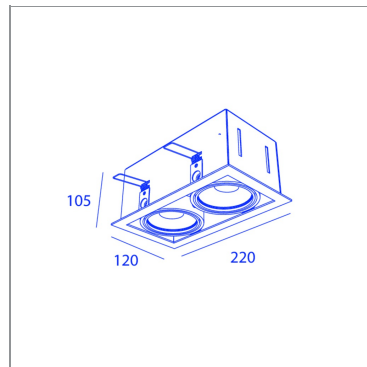

BB85131A CL7_30WW

WH/WH

BB85131A CL7_30WW

850°C

led
incl

CRI
80

5
YEAR
WARRANTY

SPECIFICATIONS

CUT-OUT SIZE	205 x 110mm
MIN RECESSED HEIGHT	120mm
WEIGHT	1.4kg
INGRESS PROTECTION (IP)	IP20, IP20 inside ceiling
GLOW WIRE TEST	850°C

LIGHT SPECIFICATIONS

LIGHT SOURCES	1
BEAM ANGLE	30°
COLOR TEMPERATURE	2700K
CRI	80
LIGHT SOURCE POWER (1 LUMINAIRE)	7W
LIGHT SOURCE OUTPUT	1260LM
LUMINAIRE PERFORMANCE	MAX700LM