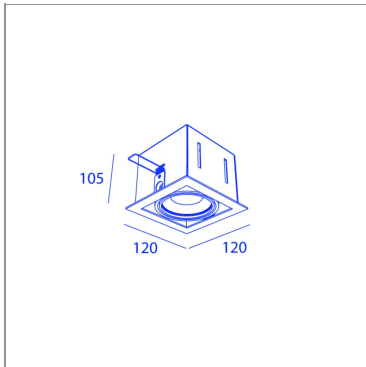

**BB85105-2F CL7\_30WW**

CHR/BLK

**BB85105-2F CL7\_30WW**

### SPECIFICATIONS

CUT-OUT SIZE	110 x 110mm
MIN RECESSED HEIGHT	120mm
WEIGHT	0.8kg
INGRESS PROTECTION (IP)	IP20, IP20 inside ceiling
GLOW WIRE TEST	850°C

### LIGHT SPECIFICATIONS

LIGHT SOURCES	1
BEAM ANGLE	30°
COLOR TEMPERATURE	2700K
CRI	80
LIGHT SOURCE POWER (1 LUMINAIRE)	7W
LIGHT SOURCE OUTPUT	630LM
LUMINAIRE PERFORMANCE	MAX700LM