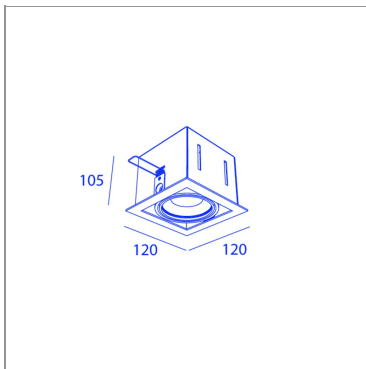

BB85105-2D CL7_30WW

CHR/BLK

BB85105-2D CL7_30WW

SPECIFICATIONS

CUT-OUT SIZE	110 x 110mm
MIN RECESSED HEIGHT	120mm
WEIGHT	0.8kg
INGRESS PROTECTION (IP)	IP20, IP20 inside ceiling
GLOW WIRE TEST	850°C

LIGHT SPECIFICATIONS

LIGHT SOURCES	1
BEAM ANGLE	30°
COLOR TEMPERATURE	2700K
CRI	80
LIGHT SOURCE POWER (1 LUMINAIRE)	7W
LIGHT SOURCE OUTPUT	630LM
LUMINAIRE PERFORMANCE	MAX700LM

POWER SPECS

GEAR TRANSFO	included
LAMP POWER	7W
DIMMABLE	DALI DIMMABLE