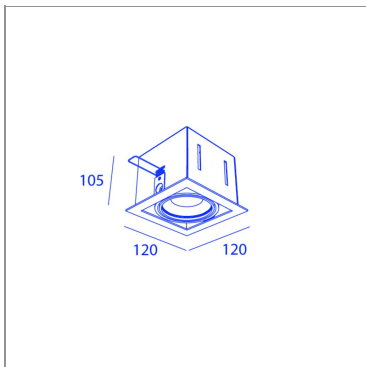

BB85105-2B CL7_30WW

CHR/BLK

BB85105-2B CL7_30WW

SPECIFICATIONS

CUT-OUT SIZE	110 x 110mm
MIN RECESSED HEIGHT	120mm
WEIGHT	0.8kg
INGRESS PROTECTION (IP)	IP20, IP20 inside ceiling
GLOW WIRE TEST	850°C

LIGHT SPECIFICATIONS

LIGHT SOURCES	1
BEAM ANGLE	30°
COLOR TEMPERATURE	2700K
CRI	80
LIGHT SOURCE POWER (1 LUMINAIRE)	7W
LIGHT SOURCE OUTPUT	630LM
LUMINAIRE PERFORMANCE	MAX700LM

POWER SPECS

GEAR TRANSFO	included
LAMP POWER	7W
DIMMABLE	1-10V/PUSH DIMMABLE