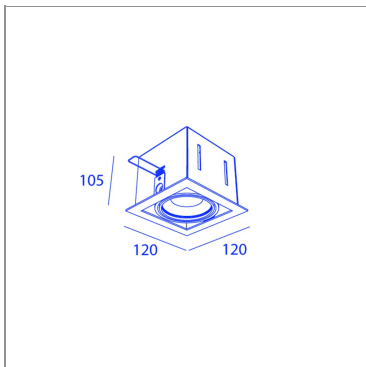

BB85105-2A CL7_30WW

CHR/BLK

BB85105-2A CL7_30WW

SPECIFICATIONS

CUT-OUT SIZE	110 x 110mm
MIN RECESSED HEIGHT	120mm
WEIGHT	0.8kg
INGRESS PROTECTION (IP)	IP20, IP20 inside ceiling
GLOW WIRE TEST	850°C

LIGHT SPECIFICATIONS

LIGHT SOURCES	1
BEAM ANGLE	30°
COLOR TEMPERATURE	2700K
CRI	80
LIGHT SOURCE POWER (1 LUMINAIRE)	7W
LIGHT SOURCE OUTPUT	630LM
LUMINAIRE PERFORMANCE	MAX700LM

POWER SPECS

GEAR TRANSFO	included
LAMP POWER	7W
DIMMABLE	NON DIMMABLE