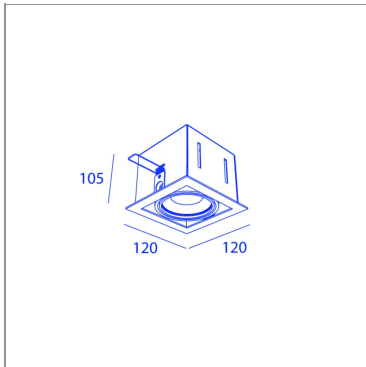

**BB85105-1F CL7\_30WW**

CHR/WH

**BB85105-1F CL7\_30WW**

### SPECIFICATIONS

CUT-OUT SIZE	110 x 110mm
MIN RECESSED HEIGHT	120mm
WEIGHT	0.8kg
INGRESS PROTECTION (IP)	IP20, IP20 inside ceiling
GLOW WIRE TEST	850°C

### LIGHT SPECIFICATIONS

LIGHT SOURCES	1
BEAM ANGLE	30°
COLOR TEMPERATURE	2700K
CRI	80
LIGHT SOURCE POWER (1 LUMINAIRE)	7W
LIGHT SOURCE OUTPUT	630LM
LUMINAIRE PERFORMANCE	MAX700LM