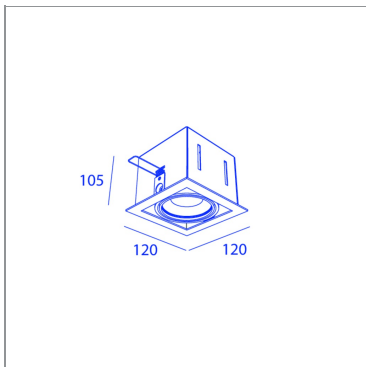

BB85105-1D CL7_30WW

CHR/WH

BB85105-1D CL7_30WW

850°C

led
incl

CRI
80

5
YEAR
WARRANTY

SPECIFICATIONS

CUT-OUT SIZE	110 x 110mm
MIN RECESSED HEIGHT	120mm
WEIGHT	0.8kg
INGRESS PROTECTION (IP)	IP20, IP20 inside ceiling
GLOW WIRE TEST	850°C

LIGHT SPECIFICATIONS

LIGHT SOURCES	1
BEAM ANGLE	30°
COLOR TEMPERATURE	2700K
CRI	80
LIGHT SOURCE POWER (1 LUMINAIRE)	7W
LIGHT SOURCE OUTPUT	630LM
LUMINAIRE PERFORMANCE	MAX700LM