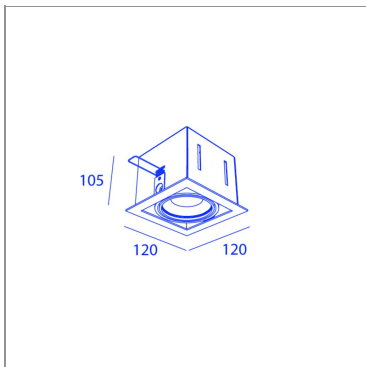

BB85105-1B CL7_30WW

CHR/WH

BB85105-1B CL7_30WW

SPECIFICATIONS

CUT-OUT SIZE	110 x 110mm
MIN RECESSED HEIGHT	120mm
WEIGHT	0.8kg
INGRESS PROTECTION (IP)	IP20, IP20 inside ceiling
GLOW WIRE TEST	850°C

LIGHT SPECIFICATIONS

LIGHT SOURCES	1
BEAM ANGLE	30°
COLOR TEMPERATURE	2700K
CRI	80
LIGHT SOURCE POWER (1 LUMINAIRE)	7W
LIGHT SOURCE OUTPUT	630LM
LUMINAIRE PERFORMANCE	MAX700LM

POWER SPECS

GEAR TRANSFO	included
LAMP POWER	7W
DIMMABLE	1-10V/PUSH DIMMABLE