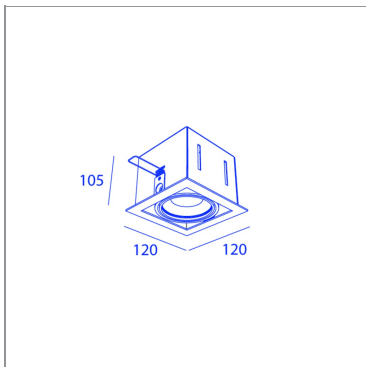

**BB85105-1A CL7\_30WW**

CHR/WH

**BB85105-1A CL7\_30WW**

### SPECIFICATIONS

CUT-OUT SIZE	110 x 110mm
MIN RECESSED HEIGHT	120mm
WEIGHT	0.8kg
INGRESS PROTECTION (IP)	IP20, IP20 inside ceiling
GLOW WIRE TEST	850°C

### LIGHT SPECIFICATIONS

LIGHT SOURCES	1
BEAM ANGLE	30°
COLOR TEMPERATURE	2700K
CRI	80
LIGHT SOURCE POWER (1 LUMINAIRE)	7W
LIGHT SOURCE OUTPUT	630LM
LUMINAIRE PERFORMANCE	MAX700LM