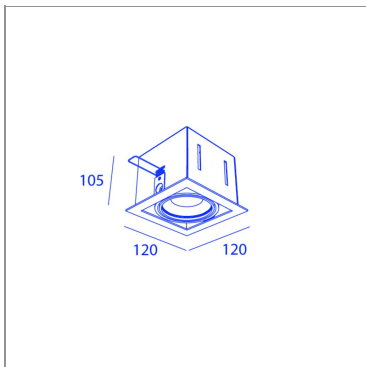

BB85103-3F CL7_30WW

GR/GR

BB85103-3F CL7_30WW

SPECIFICATIONS

CUT-OUT SIZE	110 x 110mm
MIN RECESSED HEIGHT	120mm
WEIGHT	0.8kg
INGRESS PROTECTION (IP)	IP20, IP20 inside ceiling
GLOW WIRE TEST	850°C

LIGHT SPECIFICATIONS

LIGHT SOURCES	1
BEAM ANGLE	30°
COLOR TEMPERATURE	2700K
CRI	80
LIGHT SOURCE POWER (1 LUMINAIRE)	7W
LIGHT SOURCE OUTPUT	630LM
LUMINAIRE PERFORMANCE	MAX700LM

POWER SPECS

GEAR TRANSFO	included
LAMP POWER	7W
DIMMABLE	IGBT/TRIAC/1-10V DIMMABLE