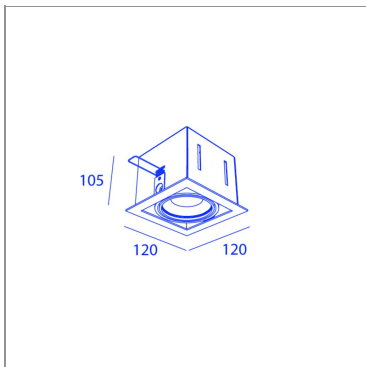

**BB85103-3D CL7\_30WW**

GR/GR

**BB85103-3D CL7\_30WW**

### SPECIFICATIONS

CUT-OUT SIZE	110 x 110mm
MIN RECESSED HEIGHT	120mm
WEIGHT	0.8kg
INGRESS PROTECTION (IP)	IP20, IP20 inside ceiling
GLOW WIRE TEST	850°C

### LIGHT SPECIFICATIONS

LIGHT SOURCES	1
BEAM ANGLE	30°
COLOR TEMPERATURE	2700K
CRI	80
LIGHT SOURCE POWER (1 LUMINAIRE)	7W
LIGHT SOURCE OUTPUT	630LM
LUMINAIRE PERFORMANCE	MAX700LM