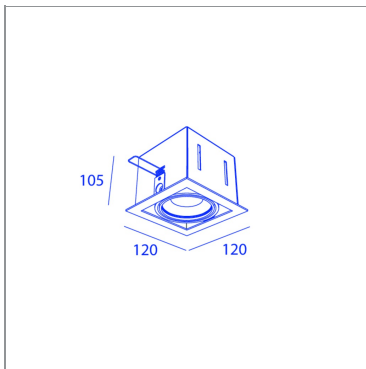

**BB85103-3B CL7\_30WW**

GR/GR

BB85103-3B CL7\_30WW

### SPECIFICATIONS

CUT-OUT SIZE	110 x 110mm
MIN RECESSED HEIGHT	120mm
WEIGHT	0.8kg
INGRESS PROTECTION (IP)	IP20, IP20 inside ceiling
GLOW WIRE TEST	850°C

### LIGHT SPECIFICATIONS

LIGHT SOURCES	1
BEAM ANGLE	30°
COLOR TEMPERATURE	2700K
CRI	80
LIGHT SOURCE POWER (1 LUMINAIRE)	7W
LIGHT SOURCE OUTPUT	630LM
LUMINAIRE PERFORMANCE	MAX700LM