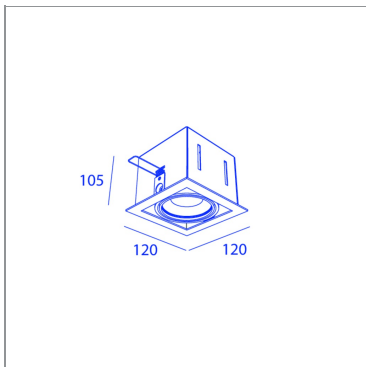

**BB85103-3A CL7\_30WW**

GR/GR

**BB85103-3A CL7\_30WW**

### SPECIFICATIONS

CUT-OUT SIZE	110 x 110mm
MIN RECESSED HEIGHT	120mm
WEIGHT	0.8kg
INGRESS PROTECTION (IP)	IP20, IP20 inside ceiling
GLOW WIRE TEST	850°C

### LIGHT SPECIFICATIONS

LIGHT SOURCES	1
BEAM ANGLE	30°
COLOR TEMPERATURE	2700K
CRI	80
LIGHT SOURCE POWER (1 LUMINAIRE)	7W
LIGHT SOURCE OUTPUT	630LM
LUMINAIRE PERFORMANCE	MAX700LM