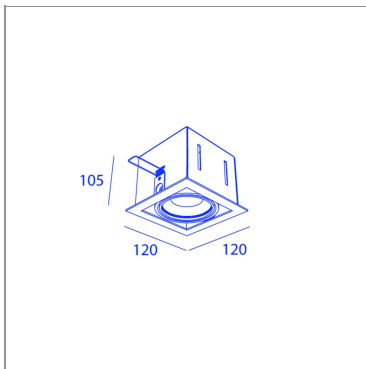

BB85103F CL7_30WW

GR/BLK

BB85103F CL7_30WW

SPECIFICATIONS

| | |
|-------------------------|---------------------------|
| CUT-OUT SIZE | 110 x 110mm |
| MIN RECESSED HEIGHT | 120mm |
| WEIGHT | 0.8kg |
| INGRESS PROTECTION (IP) | IP20, IP20 inside ceiling |
| GLOW WIRE TEST | 850°C |

LIGHT SPECIFICATIONS

| | |
|----------------------------------|----------|
| LIGHT SOURCES | 1 |
| BEAM ANGLE | 30° |
| COLOR TEMPERATURE | 2700K |
| CRI | 80 |
| LIGHT SOURCE POWER (1 LUMINAIRE) | 7W |
| LIGHT SOURCE OUTPUT | 630LM |
| LUMINAIRE PERFORMANCE | MAX700LM |