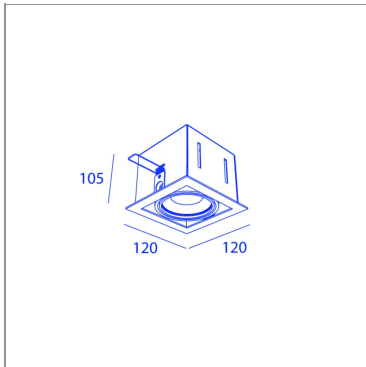

BB85103D CL7_30WW

GR/BLK

BB85103D CL7_30WW

SPECIFICATIONS

CUT-OUT SIZE	110 x 110mm
MIN RECESSED HEIGHT	120mm
WEIGHT	0.8kg
INGRESS PROTECTION (IP)	IP20, IP20 inside ceiling
GLOW WIRE TEST	850°C

LIGHT SPECIFICATIONS

LIGHT SOURCES	1
BEAM ANGLE	30°
COLOR TEMPERATURE	2700K
CRI	80
LIGHT SOURCE POWER (1 LUMINAIRE)	7W
LIGHT SOURCE OUTPUT	630LM
LUMINAIRE PERFORMANCE	MAX700LM

POWER SPECS

GEAR TRANSFO	included
LAMP POWER	7W
DIMMABLE	DALI DIMMABLE