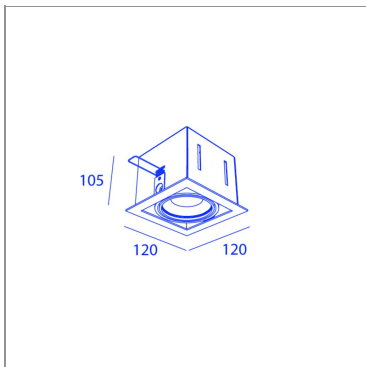

BB85103B CL7_30WW

GR/BLK

BB85103B CL7_30WW

SPECIFICATIONS

CUT-OUT SIZE	110 x 110mm
MIN RECESSED HEIGHT	120mm
WEIGHT	0.8kg
INGRESS PROTECTION (IP)	IP20, IP20 inside ceiling
GLOW WIRE TEST	850°C

LIGHT SPECIFICATIONS

LIGHT SOURCES	1
BEAM ANGLE	30°
COLOR TEMPERATURE	2700K
CRI	80
LIGHT SOURCE POWER (1 LUMINAIRE)	7W
LIGHT SOURCE OUTPUT	630LM
LUMINAIRE PERFORMANCE	MAX700LM

POWER SPECS

GEAR TRANSFO	included
LAMP POWER	7W
DIMMABLE	1-10V/PUSH DIMMABLE