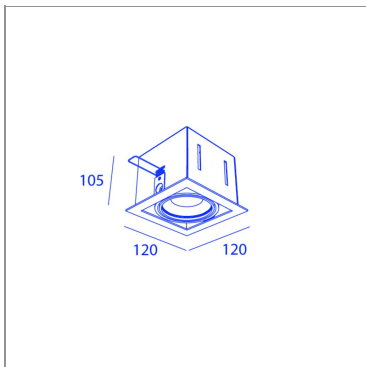

BB85103A CL7_30WW

GR/BLK

BB85103A CL7_30WW

SPECIFICATIONS

CUT-OUT SIZE	110 x 110mm
MIN RECESSED HEIGHT	120mm
WEIGHT	0.8kg
INGRESS PROTECTION (IP)	IP20, IP20 inside ceiling
GLOW WIRE TEST	850°C

LIGHT SPECIFICATIONS

LIGHT SOURCES	1
BEAM ANGLE	30°
COLOR TEMPERATURE	2700K
CRI	80
LIGHT SOURCE POWER (1 LUMINAIRE)	7W
LIGHT SOURCE OUTPUT	630LM
LUMINAIRE PERFORMANCE	MAX700LM

POWER SPECS

GEAR TRANSFO	included
LAMP POWER	7W
DIMMABLE	NON DIMMABLE