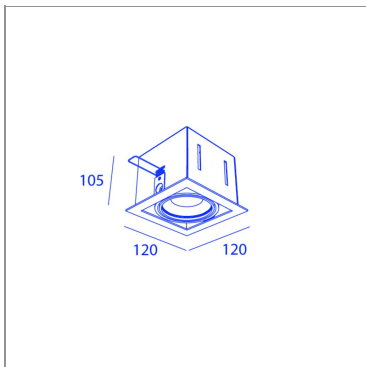

BB85102F CL7_30WW

BLK/BLK

BB85102F CL7_30WW

SPECIFICATIONS

CUT-OUT SIZE	110 x 110mm
MIN RECESSED HEIGHT	120mm
WEIGHT	0.8kg
INGRESS PROTECTION (IP)	IP20, IP20 inside ceiling
GLOW WIRE TEST	850°C

LIGHT SPECIFICATIONS

LIGHT SOURCES	1
BEAM ANGLE	30°
COLOR TEMPERATURE	2700K
CRI	80
LIGHT SOURCE POWER (1 LUMINAIRE)	7W
LIGHT SOURCE OUTPUT	630LM
LUMINAIRE PERFORMANCE	MAX700LM

POWER SPECS

GEAR TRANSFO	included
LAMP POWER	7W
DIMMABLE	IGBT/TRIAC/1-10V DIMMABLE