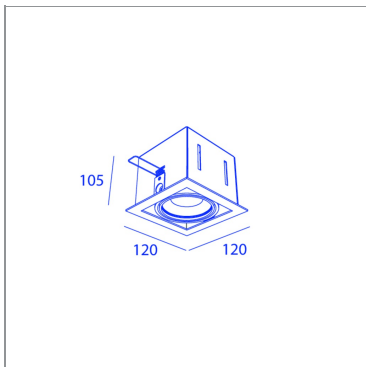

BB85102D CL7_30WW

BLK/BLK

BB85102D CL7_30WW

SPECIFICATIONS

CUT-OUT SIZE	110 x 110mm
MIN RECESSED HEIGHT	120mm
WEIGHT	0.8kg
INGRESS PROTECTION (IP)	IP20, IP20 inside ceiling
GLOW WIRE TEST	850°C

LIGHT SPECIFICATIONS

LIGHT SOURCES	1
BEAM ANGLE	30°
COLOR TEMPERATURE	2700K
CRI	80
LIGHT SOURCE POWER (1 LUMINAIRE)	7W
LIGHT SOURCE OUTPUT	630LM
LUMINAIRE PERFORMANCE	MAX700LM

POWER SPECS

GEAR TRANSFO	included
LAMP POWER	7W
DIMMABLE	DALI DIMMABLE