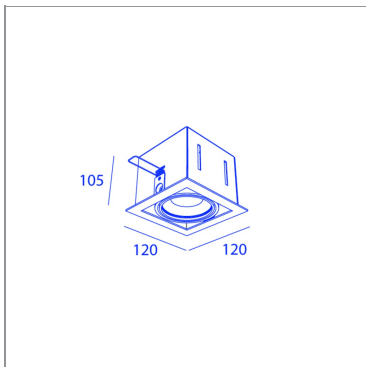

BB85102B CL7_30WW

BLK/BLK

BB85102B CL7_30WW

SPECIFICATIONS

CUT-OUT SIZE	110 x 110mm
MIN RECESSED HEIGHT	120mm
WEIGHT	0.8kg
INGRESS PROTECTION (IP)	IP20, IP20 inside ceiling
GLOW WIRE TEST	850°C

LIGHT SPECIFICATIONS

LIGHT SOURCES	1
BEAM ANGLE	30°
COLOR TEMPERATURE	2700K
CRI	80
LIGHT SOURCE POWER (1 LUMINAIRE)	7W
LIGHT SOURCE OUTPUT	630LM
LUMINAIRE PERFORMANCE	MAX700LM

POWER SPECS

GEAR TRANSFO	included
LAMP POWER	7W
DIMMABLE	1-10V/PUSH DIMMABLE