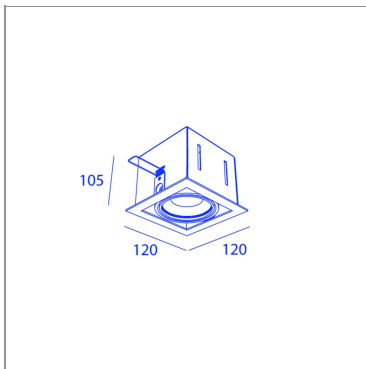

BB85102A CL7_30WW

BLK/BLK

BB85102A CL7_30WW

SPECIFICATIONS

CUT-OUT SIZE	110 x 110mm
MIN RECESSED HEIGHT	120mm
WEIGHT	0.8kg
INGRESS PROTECTION (IP)	IP20, IP20 inside ceiling
GLOW WIRE TEST	850°C

LIGHT SPECIFICATIONS

LIGHT SOURCES	1
BEAM ANGLE	30°
COLOR TEMPERATURE	2700K
CRI	80
LIGHT SOURCE POWER (1 LUMINAIRE)	7W
LIGHT SOURCE OUTPUT	630LM
LUMINAIRE PERFORMANCE	MAX700LM

POWER SPECS

GEAR TRANSFO	included
LAMP POWER	7W
DIMMABLE	NON DIMMABLE