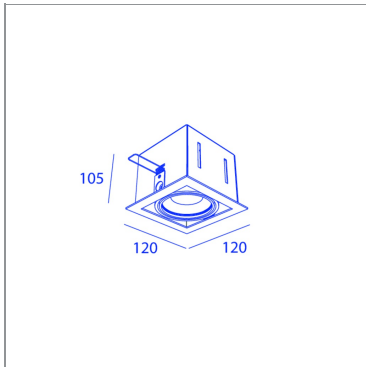

PICCOLO FRAME SINGLE

1X CONE COB LED MAX 700LM

no flickr

BB85101-2-1F CL7_30WW

WH/BLK/WH

BB85101-2-1F CL7_30WW

SPECIFICATIONS

CUT-OUT SIZE	110 x 110mm
MIN RECESSED HEIGHT	120mm
WEIGHT	0.8kg
INGRESS PROTECTION (IP)	IP20, IP20 inside ceiling
GLOW WIRE TEST	850°C

LIGHT SPECIFICATIONS

LIGHT SOURCES	1
BEAM ANGLE	30°
COLOR TEMPERATURE	2700K
CRI	80
LIGHT SOURCE POWER (1 LUMINAIRE)	7W
LIGHT SOURCE OUTPUT	630LM
LUMINAIRE PERFORMANCE	MAX700LM

POWER SPECS

GEAR TRANSFO	included
LAMP POWER	7W
DIMMABLE	IGBT/TRIAC/1-10V DIMMABLE