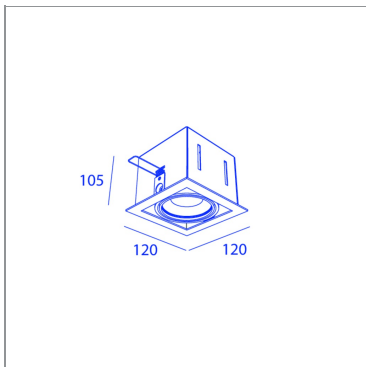

BB85101-2-1D CL7_30WW

WH/BLK/WH

BB85101-2-1D CL7_30WW

SPECIFICATIONS

CUT-OUT SIZE	110 x 110mm
MIN RECESSED HEIGHT	120mm
WEIGHT	0.8kg
INGRESS PROTECTION (IP)	IP20, IP20 inside ceiling
GLOW WIRE TEST	850°C

LIGHT SPECIFICATIONS

LIGHT SOURCES	1
BEAM ANGLE	30°
COLOR TEMPERATURE	2700K
CRI	80
LIGHT SOURCE POWER (1 LUMINAIRE)	7W
LIGHT SOURCE OUTPUT	630LM
LUMINAIRE PERFORMANCE	MAX700LM

POWER SPECS

GEAR TRANSFO	included
LAMP POWER	7W
DIMMABLE	DALI DIMMABLE