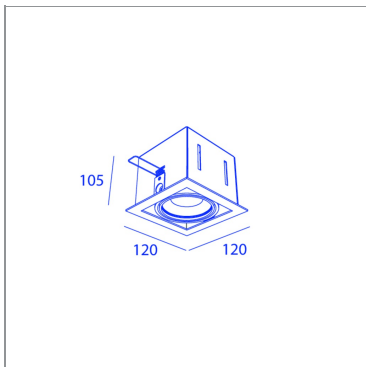

BB85101-2-1B CL7_30WW

WH/BLK/WH

BB85101-2-1B CL7_30WW

850°C

led
incl

CRI
80

5
YEAR
WARRANTY

SPECIFICATIONS

CUT-OUT SIZE	110 x 110mm
MIN RECESSED HEIGHT	120mm
WEIGHT	0.8kg
INGRESS PROTECTION (IP)	IP20, IP20 inside ceiling
GLOW WIRE TEST	850°C

LIGHT SPECIFICATIONS

LIGHT SOURCES	1
BEAM ANGLE	30°
COLOR TEMPERATURE	2700K
CRI	80
LIGHT SOURCE POWER (1 LUMINAIRE)	7W
LIGHT SOURCE OUTPUT	630LM
LUMINAIRE PERFORMANCE	MAX700LM

POWER SPECS

GEAR TRANSFO	included
LAMP POWER	7W
DIMMABLE	1-10V/PUSH DIMMABLE

COMPLEMENTARY OPTIONS

BB20100 BB20100 - CONCRETE BOX 1L CONCRETE BOX 1L