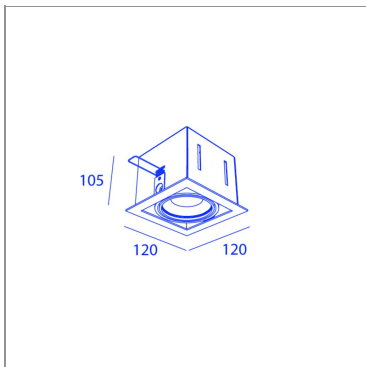

**BB85101-2-1A CL7\_30WW**

WH/BLK/WH

**BB85101-2-1A CL7\_30WW**

### SPECIFICATIONS

CUT-OUT SIZE	110 x 110mm
MIN RECESSED HEIGHT	120mm
WEIGHT	0.8kg
INGRESS PROTECTION (IP)	IP20, IP20 inside ceiling
GLOW WIRE TEST	850°C

### LIGHT SPECIFICATIONS

LIGHT SOURCES	1
BEAM ANGLE	30°
COLOR TEMPERATURE	2700K
CRI	80
LIGHT SOURCE POWER (1 LUMINAIRE)	7W
LIGHT SOURCE OUTPUT	630LM
LUMINAIRE PERFORMANCE	MAX700LM