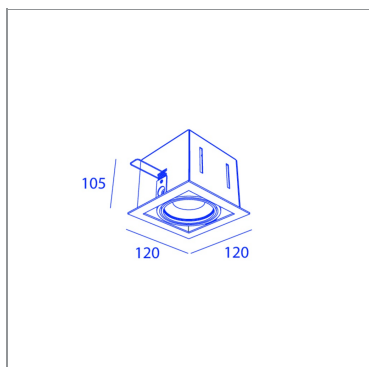

BB85101-2F CL7_30WW

WH/BLK

BB85101-2F CL7_30WW

SPECIFICATIONS

CUT-OUT SIZE	110 x 110mm
MIN RECESSED HEIGHT	120mm
WEIGHT	0.8kg
INGRESS PROTECTION (IP)	IP20, IP20 inside ceiling
GLOW WIRE TEST	850°C

LIGHT SPECIFICATIONS

LIGHT SOURCES	1
BEAM ANGLE	30°
COLOR TEMPERATURE	2700K
CRI	80
LIGHT SOURCE POWER (1 LUMINAIRE)	7W
LIGHT SOURCE OUTPUT	630LM
LUMINAIRE PERFORMANCE	MAX700LM

POWER SPECS

GEAR TRANSFO	included
LAMP POWER	7W
DIMMABLE	IGBT/TRIAC/1-10V DIMMABLE