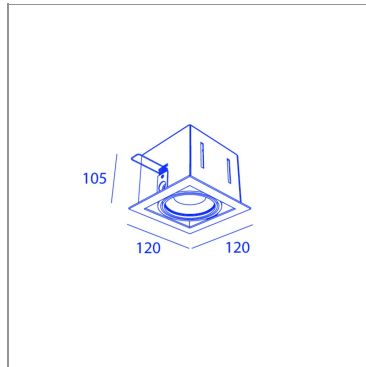

BB85101-2D CL7_30WW

WH/BLK

BB85101-2D CL7_30WW

850°C

led incl

CRI 80

5 YEAR WARRANTY

SPECIFICATIONS

CUT-OUT SIZE	110 x 110mm
MIN RECESSED HEIGHT	120mm
WEIGHT	0.8kg
INGRESS PROTECTION (IP)	IP20, IP20 inside ceiling
GLOW WIRE TEST	850°C

LIGHT SPECIFICATIONS

LIGHT SOURCES	1
BEAM ANGLE	30°
COLOR TEMPERATURE	2700K
CRI	80
LIGHT SOURCE POWER (1 LUMINAIRE)	7W
LIGHT SOURCE OUTPUT	630LM
LUMINAIRE PERFORMANCE	MAX700LM

POWER SPECS

GEAR TRANSFO	included
LAMP POWER	7W
DIMMABLE	DALI DIMMABLE

COMPLEMENTARY OPTIONS

BB20100 BB20100 - CONCRETE BOX 1L CONCRETE BOX 1L