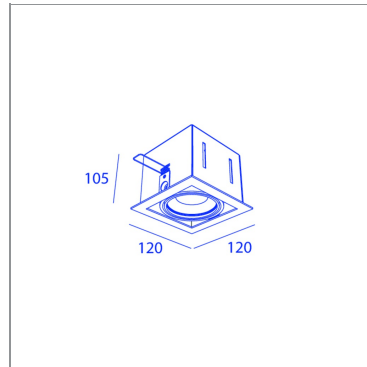

**BB85101-2B CL7\_30WW**

WH/BLK

BB85101-2B CL7\_30WW

### SPECIFICATIONS

CUT-OUT SIZE	110 x 110mm
MIN RECESSED HEIGHT	120mm
WEIGHT	0.8kg
INGRESS PROTECTION (IP)	IP20, IP20 inside ceiling
GLOW WIRE TEST	850°C

### LIGHT SPECIFICATIONS

LIGHT SOURCES	1
BEAM ANGLE	30°
COLOR TEMPERATURE	2700K
CRI	80
LIGHT SOURCE POWER (1 LUMINAIRE)	7W
LIGHT SOURCE OUTPUT	630LM
LUMINAIRE PERFORMANCE	MAX700LM