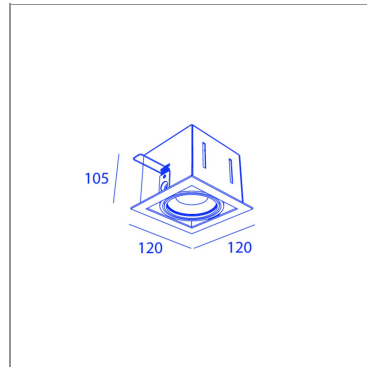

BB85101-2A CL7_30WW

WH/BLK

BB85101-2A CL7_30WW

850°C

led incl

CRI 80

5 YEAR WARRANTY

SPECIFICATIONS

CUT-OUT SIZE	110 x 110mm
MIN RECESSED HEIGHT	120mm
WEIGHT	0.8kg
INGRESS PROTECTION (IP)	IP20, IP20 inside ceiling
GLOW WIRE TEST	850°C

LIGHT SPECIFICATIONS

LIGHT SOURCES	1
BEAM ANGLE	30°
COLOR TEMPERATURE	2700K
CRI	80
LIGHT SOURCE POWER (1 LUMINAIRE)	7W
LIGHT SOURCE OUTPUT	630LM
LUMINAIRE PERFORMANCE	MAX700LM

POWER SPECS

GEAR TRANSFO	included
LAMP POWER	7W
DIMMABLE	NON DIMMABLE

COMPLEMENTARY OPTIONS

BB20100 BB20100 - CONCRETE BOX 1L CONCRETE BOX 1L