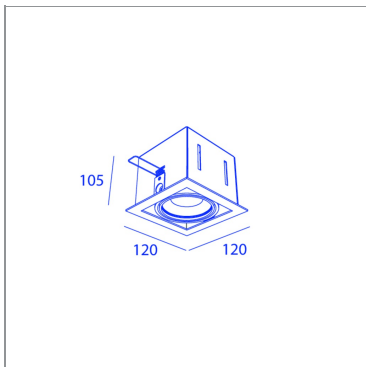

BB85101F CL7_30WW

WH/WH

BB85101F CL7_30WW

SPECIFICATIONS

| | |
|-------------------------|---------------------------|
| CUT-OUT SIZE | 110 x 110mm |
| MIN RECESSED HEIGHT | 120mm |
| WEIGHT | 0.8kg |
| INGRESS PROTECTION (IP) | IP20, IP20 inside ceiling |
| GLOW WIRE TEST | 850°C |

LIGHT SPECIFICATIONS

| | |
|----------------------------------|----------|
| LIGHT SOURCES | 1 |
| BEAM ANGLE | 30° |
| COLOR TEMPERATURE | 2700K |
| CRI | 80 |
| LIGHT SOURCE POWER (1 LUMINAIRE) | 7W |
| LIGHT SOURCE OUTPUT | 630LM |
| LUMINAIRE PERFORMANCE | MAX700LM |