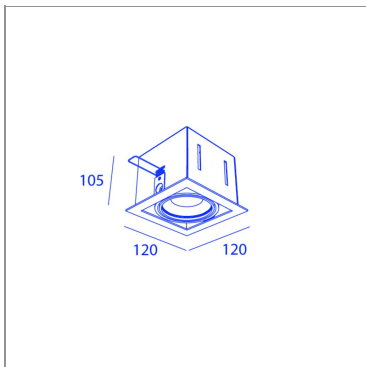

BB85101D CL7_30WW

WH/WH

BB85101D CL7_30WW

850°C

led
incl

CRI
80

SPECIFICATIONS

CUT-OUT SIZE	110 x 110mm
MIN RECESSED HEIGHT	120mm
WEIGHT	0.8kg
INGRESS PROTECTION (IP)	IP20, IP20 inside ceiling
GLOW WIRE TEST	850°C

LIGHT SPECIFICATIONS

LIGHT SOURCES	1
BEAM ANGLE	30°
COLOR TEMPERATURE	2700K
CRI	80
LIGHT SOURCE POWER (1 LUMINAIRE)	7W
LIGHT SOURCE OUTPUT	630LM
LUMINAIRE PERFORMANCE	MAX700LM

POWER SPECS

GEAR TRANSFO	included
LAMP POWER	7W
DIMMABLE	DALI DIMMABLE