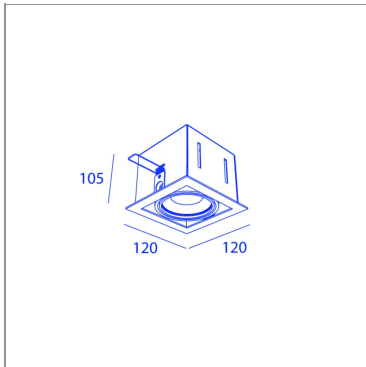

BB85101B CL7_30WW

WH/WH

BB85101B CL7_30WW

SPECIFICATIONS

CUT-OUT SIZE	110 x 110mm
MIN RECESSED HEIGHT	120mm
WEIGHT	0.8kg
INGRESS PROTECTION (IP)	IP20, IP20 inside ceiling
GLOW WIRE TEST	850°C

LIGHT SPECIFICATIONS

LIGHT SOURCES	1
BEAM ANGLE	30°
COLOR TEMPERATURE	2700K
CRI	80
LIGHT SOURCE POWER (1 LUMINAIRE)	7W
LIGHT SOURCE OUTPUT	630LM
LUMINAIRE PERFORMANCE	MAX700LM

POWER SPECS

GEAR TRANSFO	included
LAMP POWER	7W
DIMMABLE	1-10V/PUSH DIMMABLE