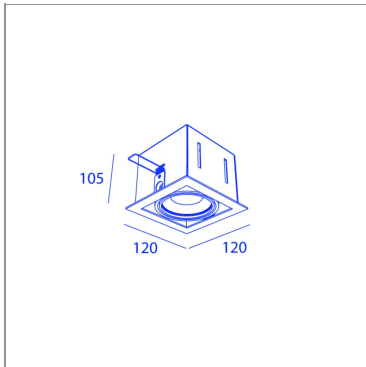

BB85101A CL7_30WW

WH/WH

BB85101A CL7_30WW

SPECIFICATIONS

CUT-OUT SIZE	110 x 110mm
MIN RECESSED HEIGHT	120mm
WEIGHT	0.8kg
INGRESS PROTECTION (IP)	IP20, IP20 inside ceiling
GLOW WIRE TEST	850°C

LIGHT SPECIFICATIONS

LIGHT SOURCES	1
BEAM ANGLE	30°
COLOR TEMPERATURE	2700K
CRI	80
LIGHT SOURCE POWER (1 LUMINAIRE)	7W
LIGHT SOURCE OUTPUT	630LM
LUMINAIRE PERFORMANCE	MAX700LM

POWER SPECS

GEAR TRANSFO	included
LAMP POWER	7W
DIMMABLE	NON DIMMABLE