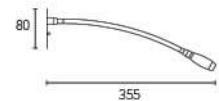

ELECTRICAL EQUIPMENT

Integrated LED source 3000°K - 135Lm - 2W - 2W

1 - IP20

With Black satin rocker switch

DIMENSIONS IN MM

Height : 80

Width : 80

Depth : 355