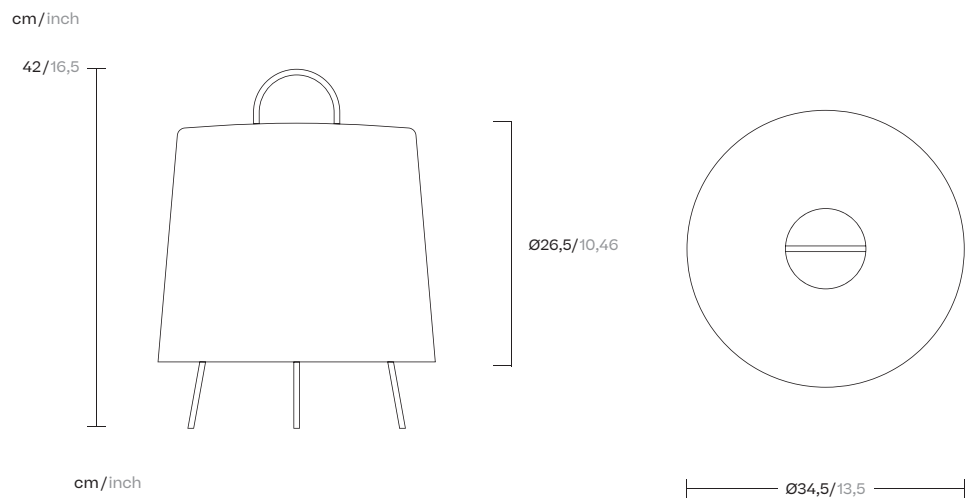

Mia table lamp L

Designer
Michel Charlot

Collection
Objects

Reference
KS5700900

1/3

Because spaces come to life through the objects that adorn them, Kettal has developed a range of exterior decoration and design products.

KETTAL