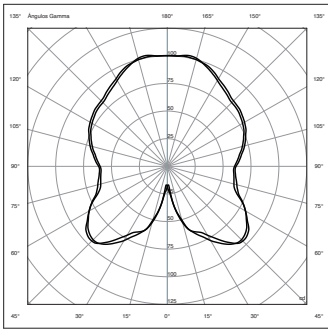

Mia table lamp L

Designer
Michel Charlot

Collection
Objects

Reference
KS5700900

2/3

Characteristics

Normative compliance	UNE-EN 60598-2-4:199
Weight	Shade (Aluminium 2,68 Kg / 5,9 Lbs. Porotex 2,46 Kg / 5,4 Lbs)
Bulb	E27 LED bulb. Does not include light source.
Liquid Ingress Protection (IP)	IP65
Input Voltage	100/120 / 230Vac
Energy efficiency class (C.E.E)	A++ / A + / A / B / C / D / E
Maximum Power (W)	Recommended light source not exceeding 60W (10W LED equivalent). No incandescent light bulbs.
Frequency (Hz)	50/60 Hz

Suitable for both indoor and outdoor use.

UL compliance certificate on all internal electrical components.

Guarantee

Under no circumstances will the guarantee be extended for defects caused by insufficient or inadequate maintenance, incorrect use/operation, normal wear, and/or repairs or interventions made by unauthorised third parties without previous written authorisation.

Materials

Aluminium.
Antioxy, Heavy Load, Resistant En-1421, Kettalize-It, Anti-Scratch, Easy Clean, Flame Retardant M1, Eco Friendly Ecoembes Recycling Process

Maintenance

Wipe surface with a damp cotton cloth. Avoid direct contact with solvents and oxides.