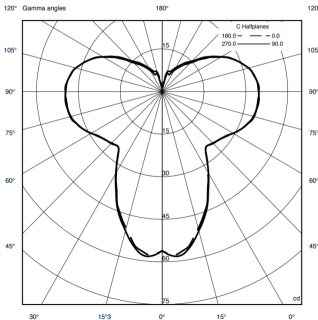

## Characteristics

Normative compliance	UNE-EN 60598-2-4:199
Module light source	E27 LED bulb
Liquid Ingress Protection (IP)	IP65
Input Voltage	230Vac CE - 120Vac UL
Weight	13 Kg / 29 Lbs
Energy efficiency class (C.E.E)	A++
Potencia máxima (W)	60 W
Frequency (Hz)	50/60 Hz
Color Temperature (°K)	2700 °K
Luminous Flux (lm)	2000 lm
IRC (CRI number)	>90
Luminous efficiency (lm/W)	83 lm/W
Lifetime (h)	>50000
Cable Length (m)	5 m