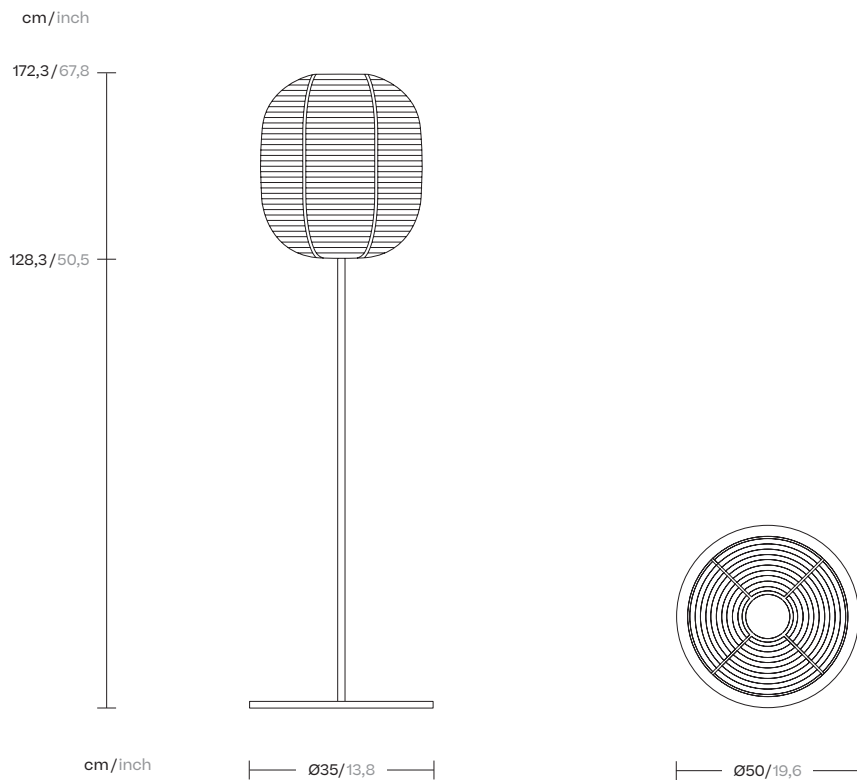

Bela floor lamp

Designer
Doshi Levien

Collection
Objects

Reference
KS5700300

1/4

Because spaces come to life through the objects that adorn them, Kettal has developed a range of exterior decoration and design products.

kettal