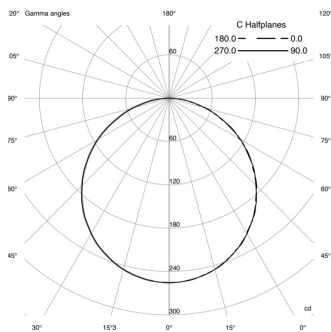

# Half Dome Overhang Floor Lamp

Designer  
Naoto Fukasawa

Collection  
Objects

Reference  
KS5700200

2/3

Lamp head movement

Sensor movement (turn on/off)