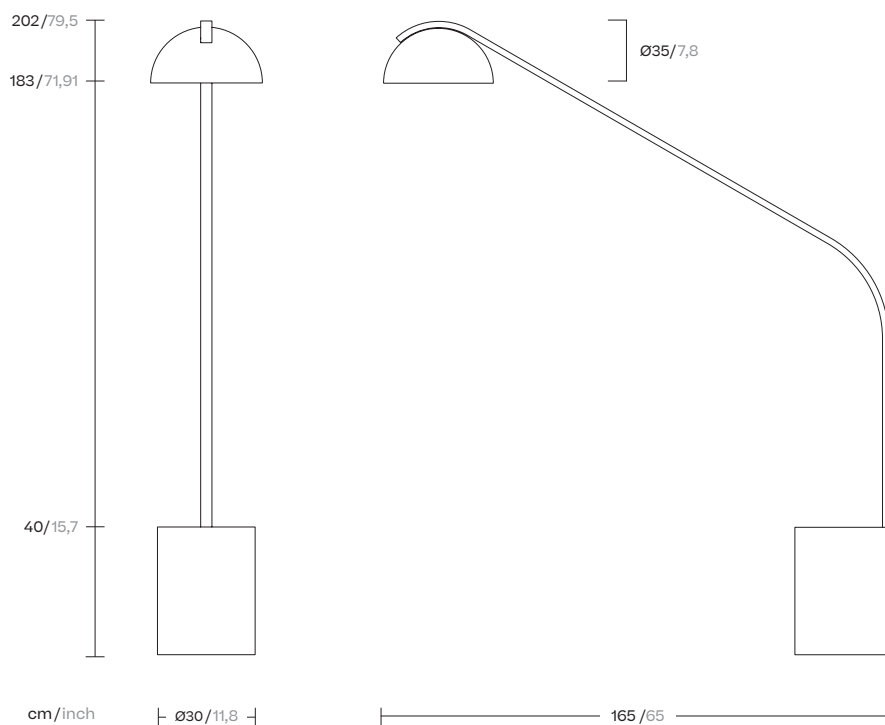

Half Dome Overhang  
Floor Lamp  
by Naoto Fukasawa

**kettal**

# Half Dome Overhang Floor Lamp

Designer  
Naoto Fukasawa

Collection  
Objects

Reference  
KS5700200

1/3

Because spaces come to life through the objects that adorn them, Kettal has developed a range of exterior decoration and design products.

# Half Dome Overhang Floor Lamp

Designer  
Naoto Fukasawa

Collection  
Objects

Reference  
KS5700200

2/3

Lamp head movement

Sensor movement (turn on/off)