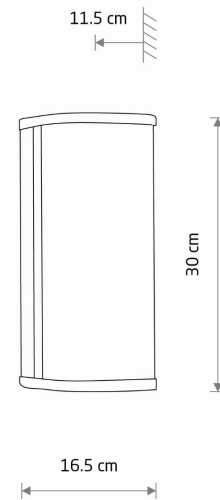

LUMINAIRE MODEL

PALMAS LED
10730

CATALOGUE GROUP —
COUNTRY OF ORIGIN

MADE IN P.R.C.

LIGHT SOURCE **LED**
 LIGHT SOURCES TYPE **Integrated**
 MAXIMUM WATTAGE **15W**
 LAMP INCLUDES SOURCE OF LIGHT **Yes**
 IP **IP44**
Interior use
 LIFETIME **30000h**

PACKAGE DIMENSIONS (L/W/H) **30.5cm/26cm/42cm**

NET/GROSS WEIGHT **2.5kg/3.805kg**

ASSEMBLY METHOD **Direct assembly**

LEADING/SUPPLEMENTARY COLOR **Brass,White**

MATERIALS **Aluminum,Glass,Plastic PC**

ELECTRICAL SECURITY CLASS **I**

POWER SUPPLY **~220-230V/50/60Hz**

DIMENSIONS

Item No.	POWER	COLOR TEMP	LUMEN	BEAM ANGLE	CRI	IP	LED BRAND	DRIVER BRAND	LIFETIME	WARRANTY
10730	15W	4000K	1000lm	130°	>90	IP44	—	—	30000h	—